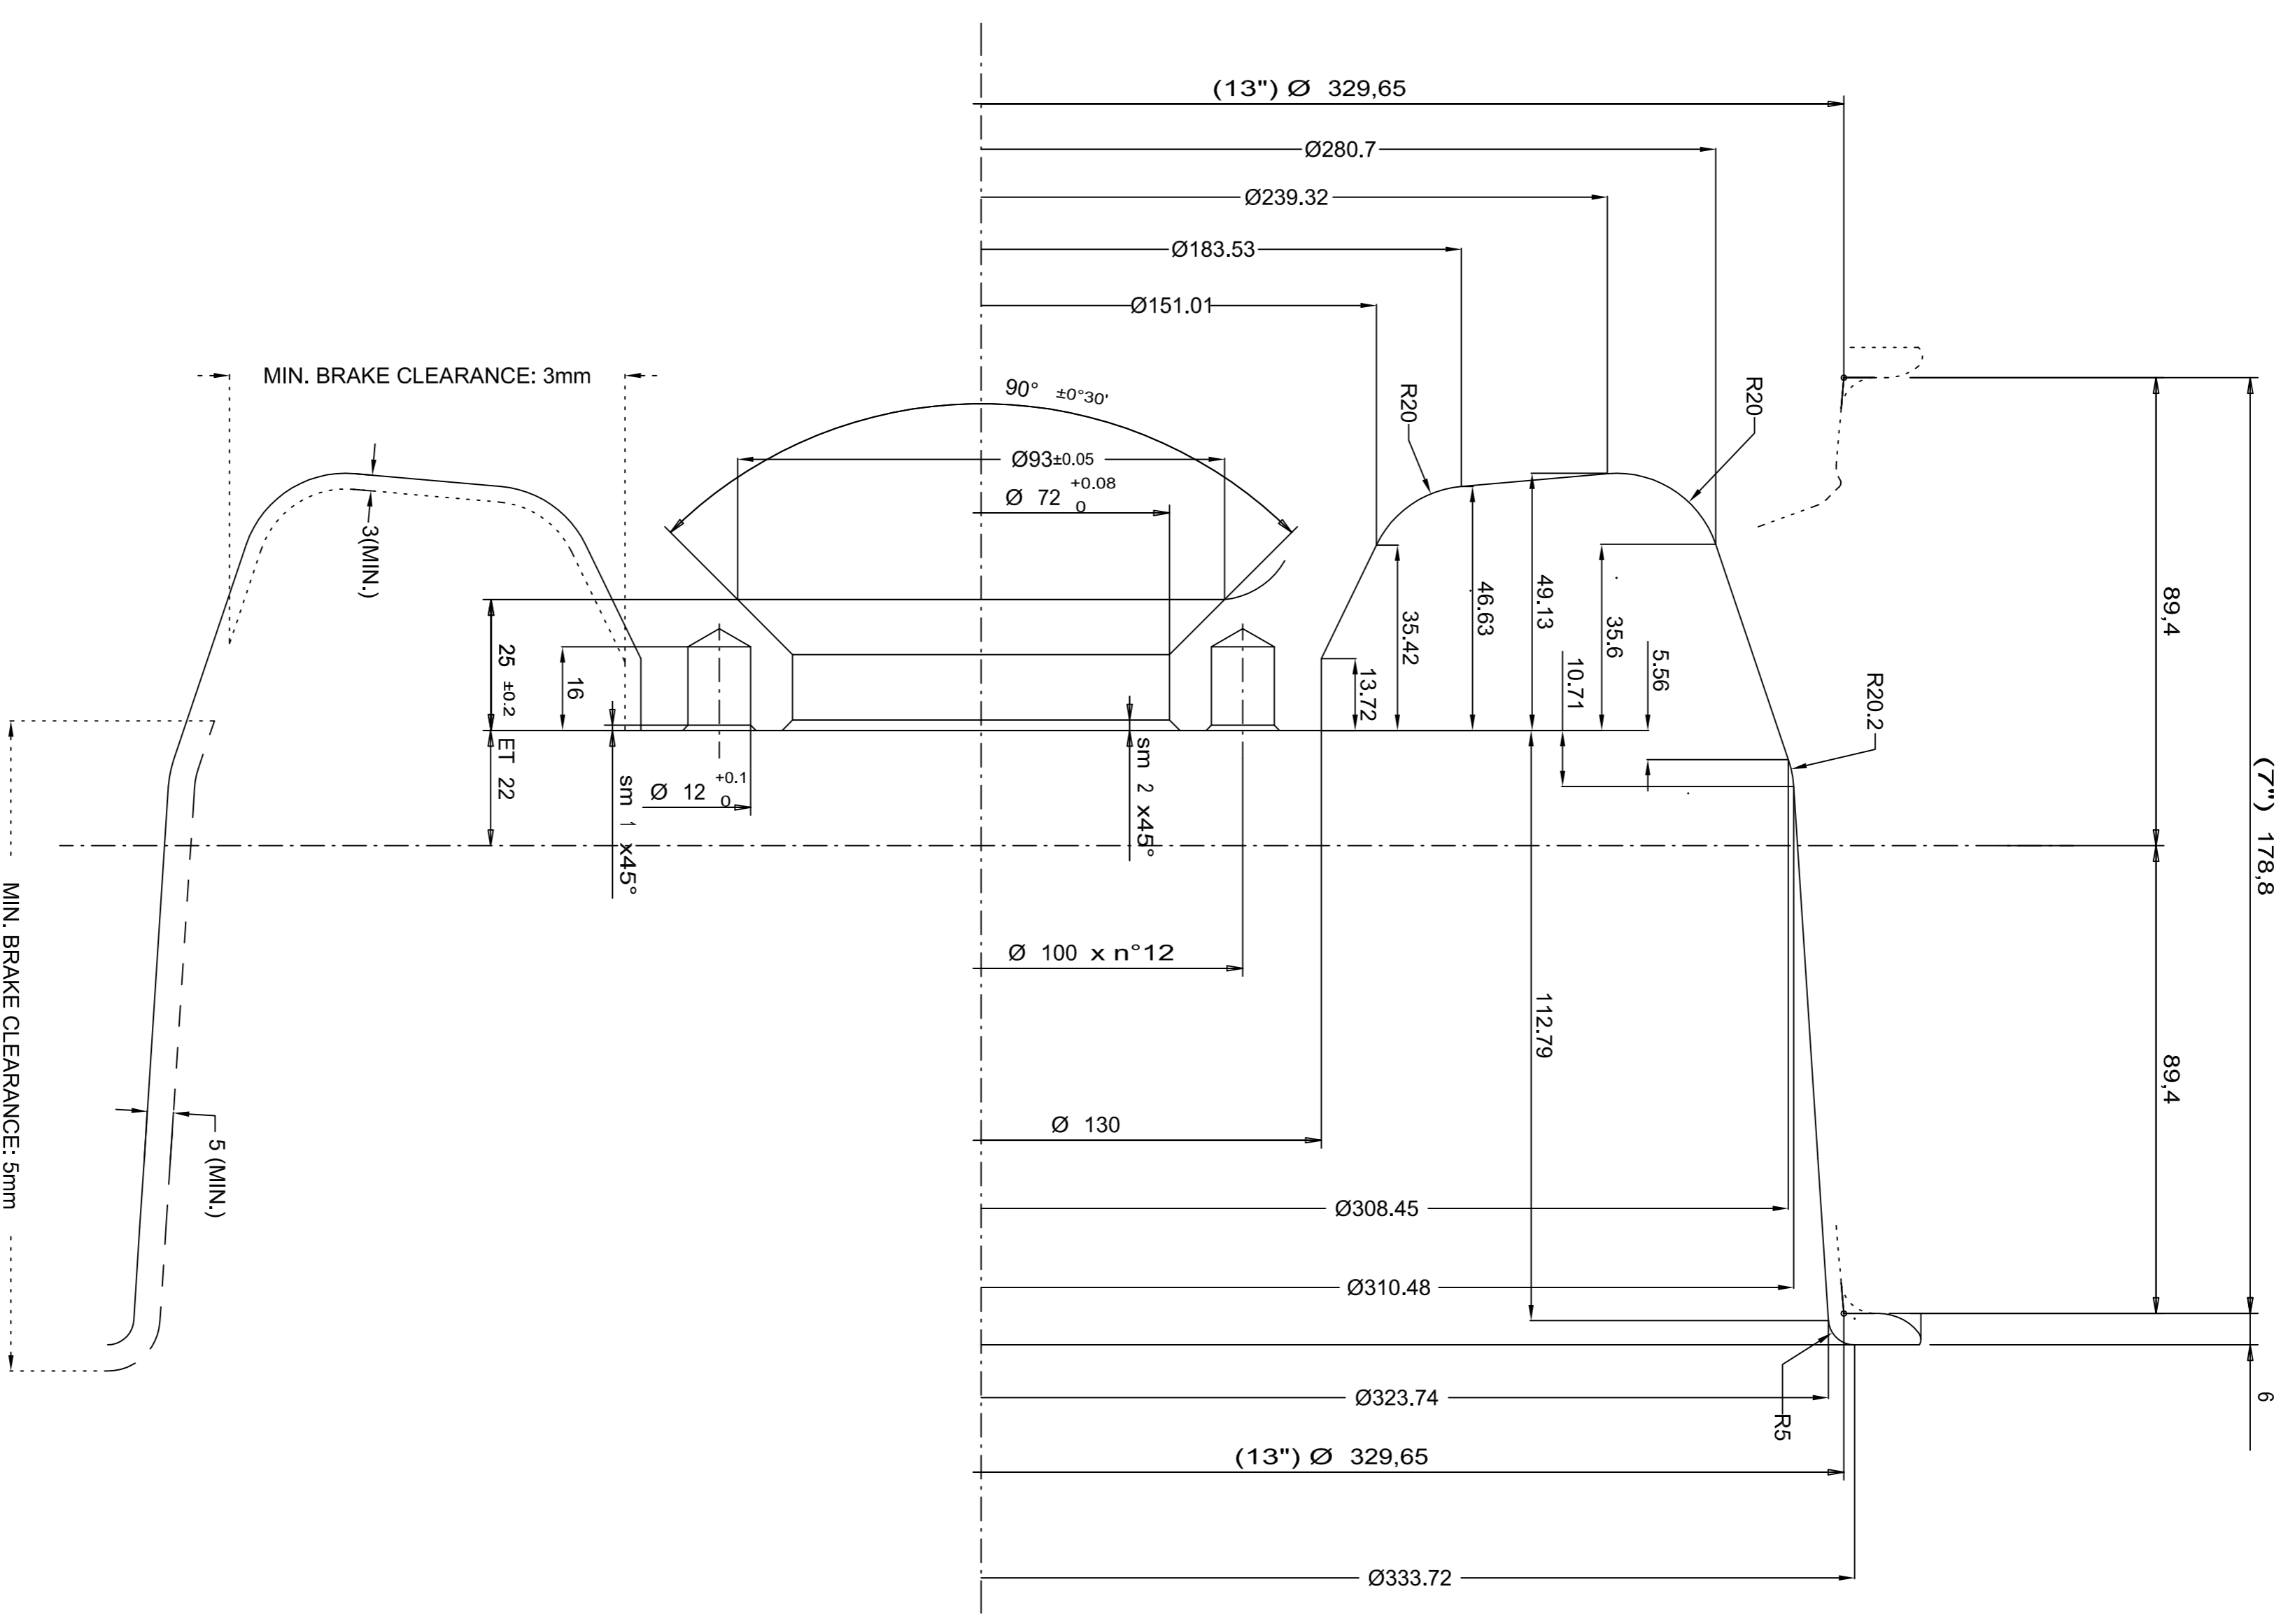

WHEEL SECTION PROFILE