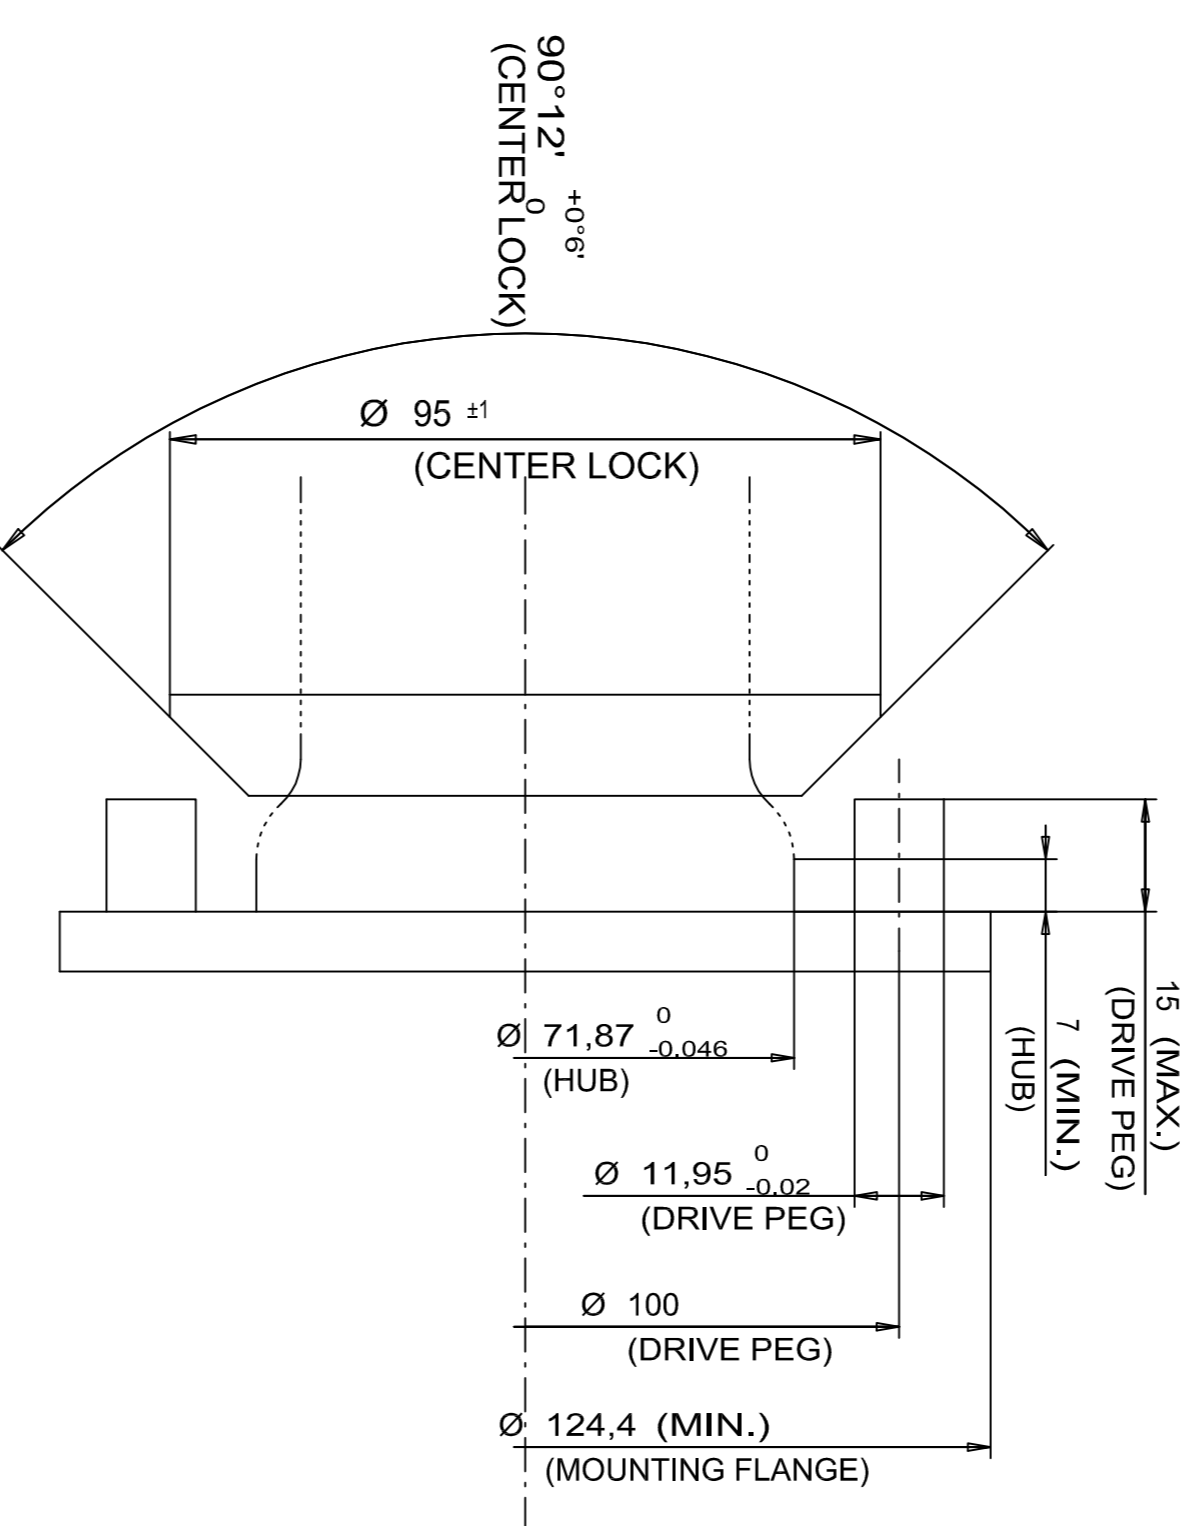

HUB DESIGN: SUGGESTED DIMENSIONS

MAX WHEEL LOAD ADMISSIBLE	785 N
WHEEL LIFE	3 YEARS / 2000 Km

FSAE CAST ALU 7X13 WHEEL CENTRAL LOCK STANDARD VERSION SECTION PROFILE